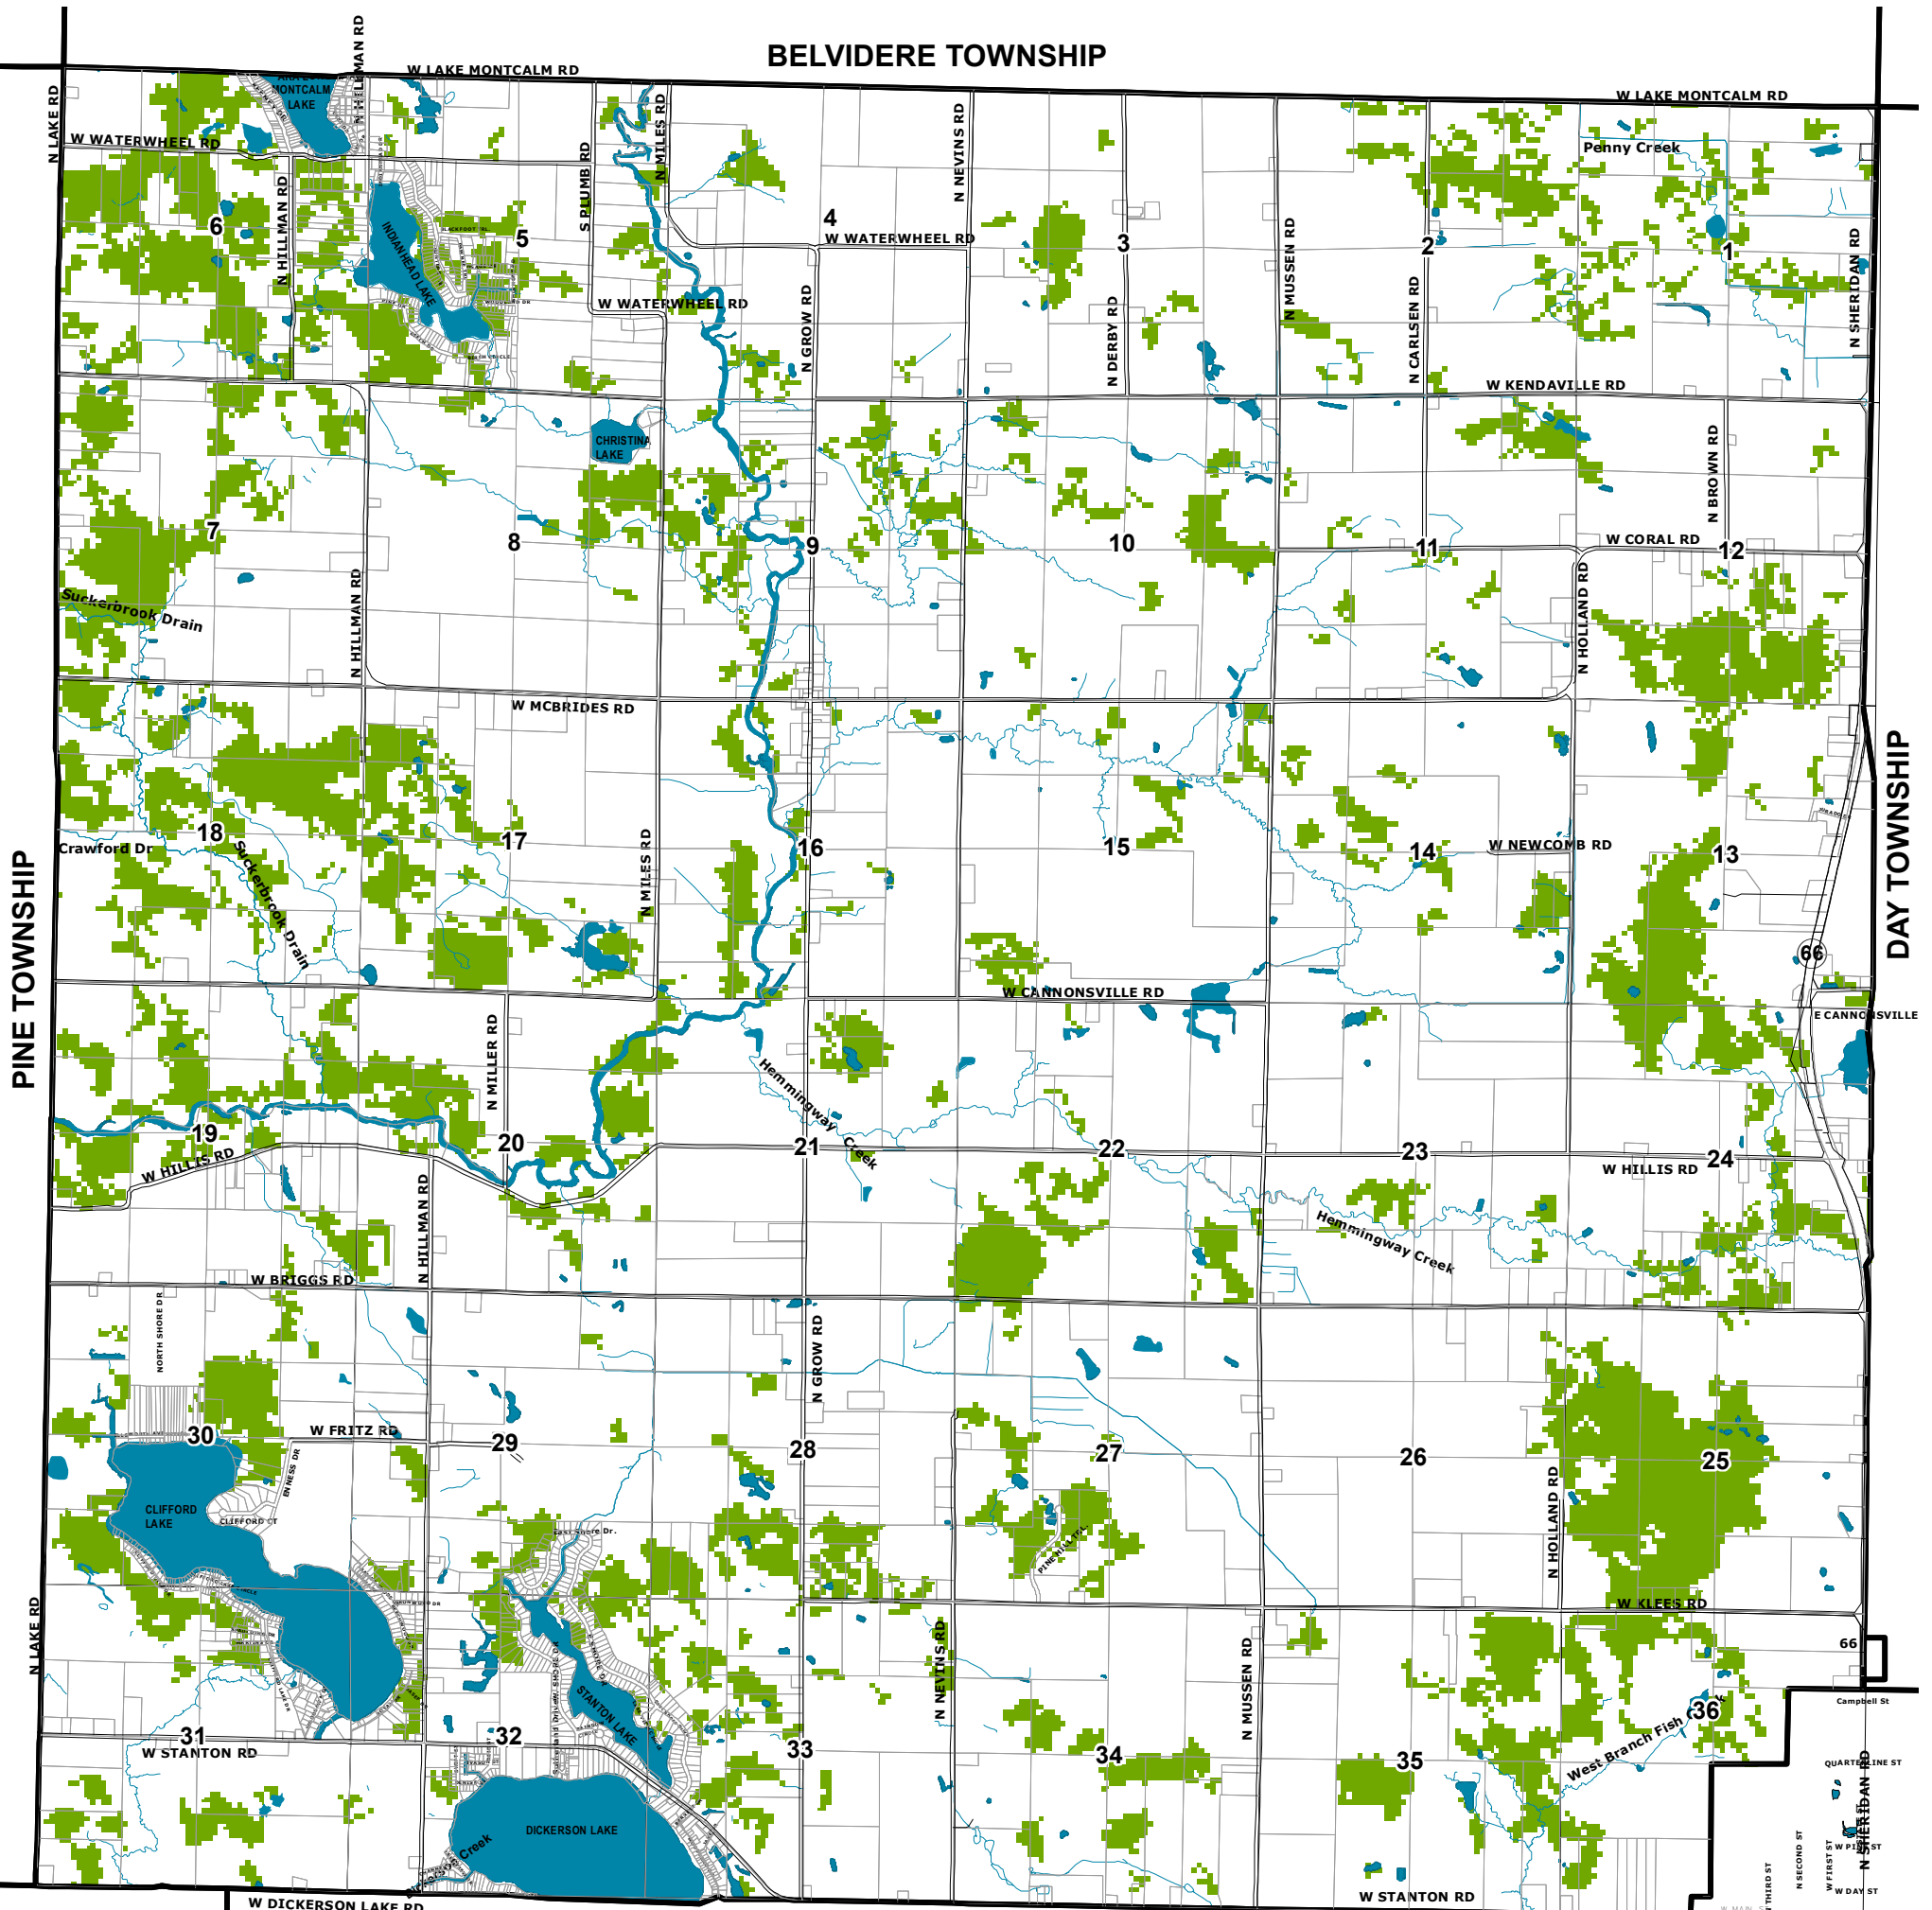

BELVIDERE TOWNSHIP

MONTCALM TOWNSHIP

SIDNEY TOWNSHIP

CITY OF STANTON

LEGEND

WOODLANDS

NO SCALE

MAP 5 - DOUGLASS TOWNSHIP WOODLANDS MAP

Source: Woodland data provided by United States Department of Agriculture - Natural Resources Conservation Service, 2011 National Land Cover Data Set (NLCD)

progressive|ae